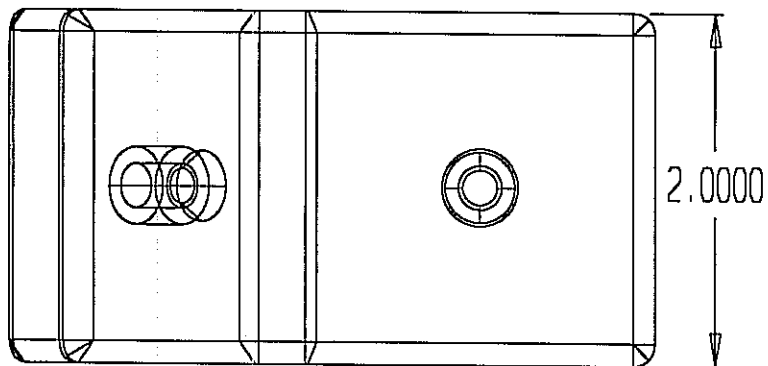

Signature Series 900  
 Panel Clamp  
 135 GTG Option

\*\*There is an ongoing product development initiative to phase out open style GTG clamps (935) and move to a closed style (935C). This is occurring at an uneven pace. Meaning, depending upon the type or color the conversion may or may not have occurred. Glass fabrication IS different from one to the other. Please consult the price list, CrystalSoft or Online ordering to see what is currently available.