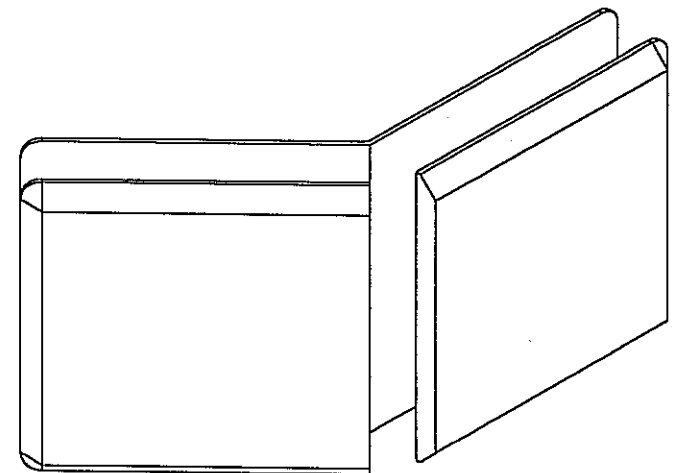

Signature Series 900  
 Panel Clamp  
 135 GTG Option

\*\*There is an ongoing product development initiative to phase out open style GTG clamps (935) and move to a closed style (935C). This is occurring at an uneven pace. Meaning, depending upon the type or color the conversion may or may not have occurred. Glass fabrication IS different from one to the other. Please consult the price list, CrystalSoft or Online ordering to see what is currently available.