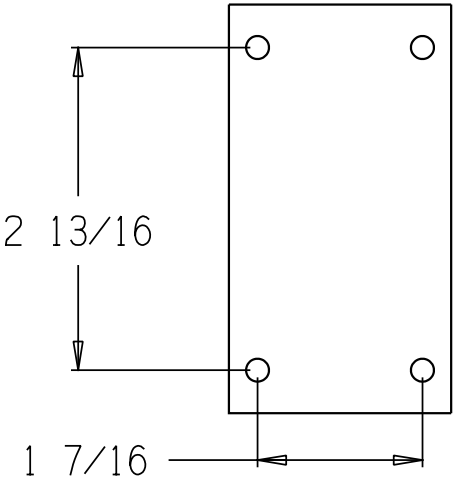

SIGNATURE HINGE WALL MOUNTING HOLE PATTERNS

SERIES 200

H-BACK

OFFSET BACK

SERIES 100

H-BACK

OFFSET BACK