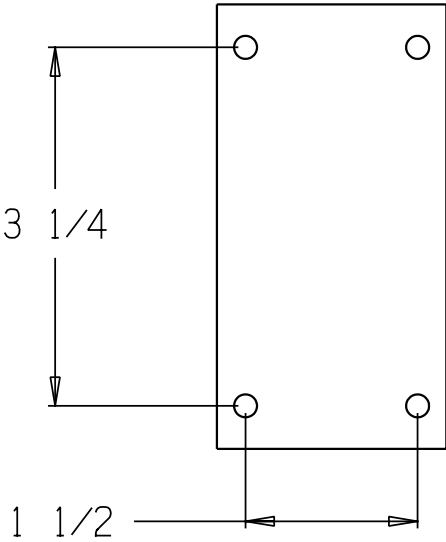

SIGNATURE HINGE WALL MOUNTING HOLE PATTERNS

SERIES 200

H-BACK

OFFSET BACK

SERIES 100

H-BACK

OFFSET BACK