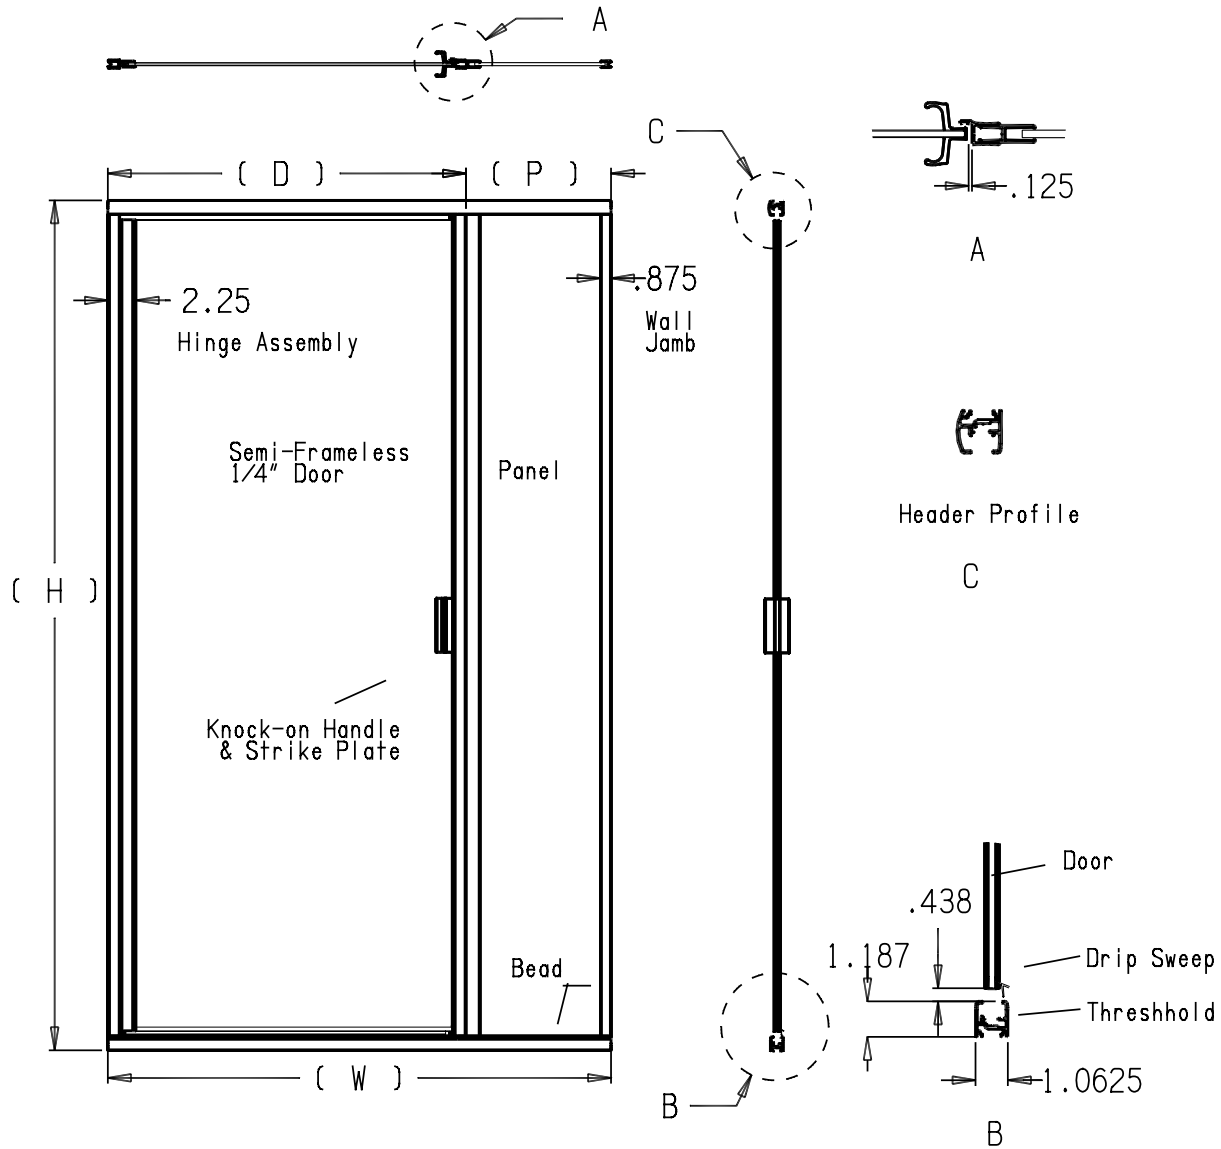

Crystalline Semi-Frameless Hinge w/ Inline Panel

Basic Construction:
Aluminum & Tempered Glass

JOB NAME / LOCATION :

COLOR :

APPROVED BY : _____

QUANTITY :

DATE : _____

 **Southeastern Aluminum Products, Inc.**

Sizes:	Unit Width (W) =	Door Width (D) =
	Unit Height (H) =	Panel Width (P) =