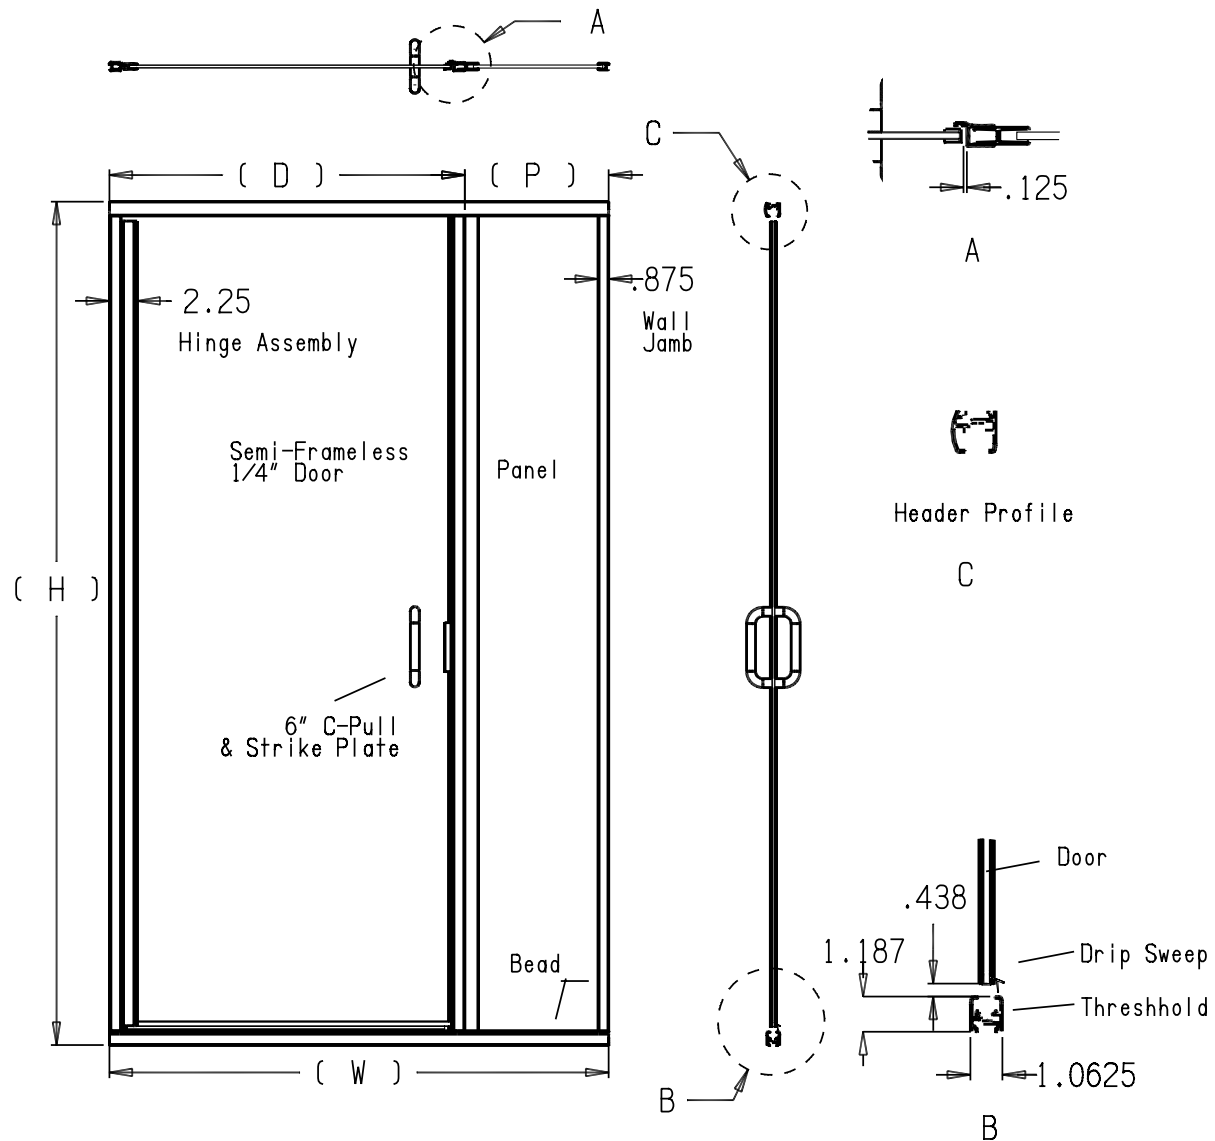

Crystalline Semi-Frameless Hinge C-Pull w/ Inline Panel

Basic Construction:
Aluminum & Tempered Glass

JOB NAME / LOCATION :		COLOR :		APPROVED BY : _____
		QUANTITY :		
 Southeastern Aluminum Products, Inc.	Sizes:	Unit Width (W) =	Door Width (D) =	DATE : _____
		Unit Height (H) =	Panel Width (P) =	