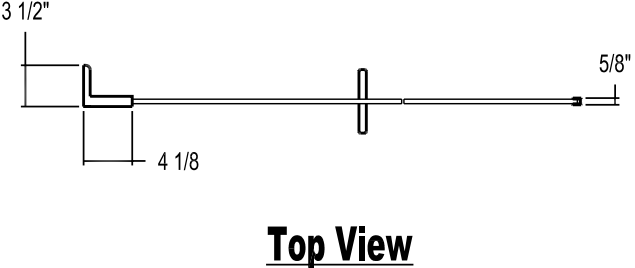

# 600A Series Signature PivHng Door with Inline Panel

BASIC CONSTRUCTION: ALUMINUM EXTRUSION AND TEMPERED GLASS

JOB NAME / LOCATION: \_\_\_\_\_ COLOR: \_\_\_\_\_

QUANTITY: \_\_\_\_\_

APPROVED BY: \_\_\_\_\_