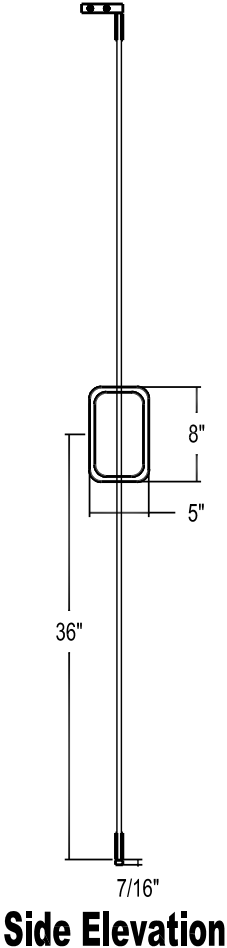

# 600A Series Signature PivHng Door with Inline Panel

BASIC CONSTRUCTION: ALUMINUM EXTRUSION AND TEMPERED GLASS

JOB NAME / LOCATION: \_\_\_\_\_ COLOR: \_\_\_\_\_

QUANTITY: \_\_\_\_\_

APPROVED BY: \_\_\_\_\_