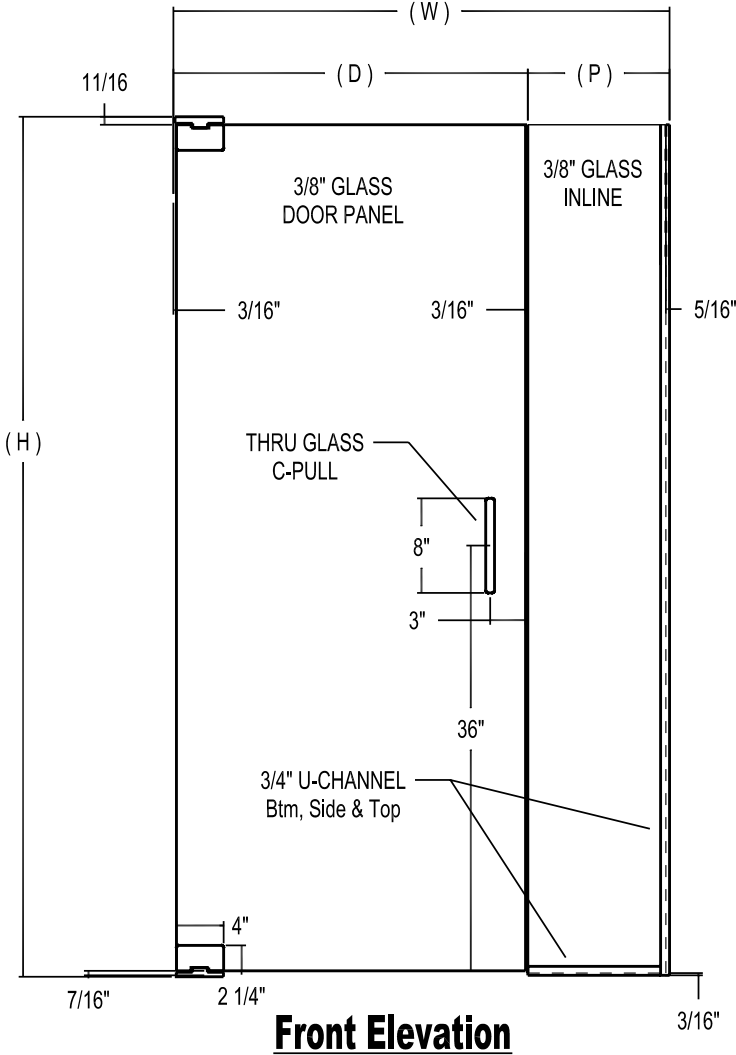

# 600A Series Signature PivHng Door with Inline Panel

BASIC CONSTRUCTION: ALUMINUM EXTRUSION AND TEMPERED GLASS

JOB NAME / LOCATION: \_\_\_\_\_ COLOR: \_\_\_\_\_

QUANTITY: \_\_\_\_\_

APPROVED BY: \_\_\_\_\_